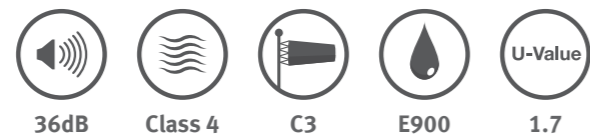

Premium Sliding Doors

Let the light into your home with high performance aluminium sliding doors

The AluK range of inline or lift and slide premium aluminium doors offers high performance complemented by stunning design, adding a modern and stylish look to your home, opening your living space to the outside.

Combining unique system design with a range of configurations, they will enhance your home whilst keeping the weather at bay.

- Narrow profile with single, double or triple track options
- Single or dual colour options in wide range of colours
- Complete range of handles, accessories and security features
- 3m high x over 3m wide panels
- Smooth operation through stainless steel rollers
- Lift and slide for large opening elements
- Floor to ceiling height sliding panels
- Can easily be combined with all AluK window and door systems

Patio Doors

Minimal frame design to maximise glazing

Our range of patio doors offers an ideal and inexpensive solution for your home, with minimal frame design to let the maximum amount of light flood in.

Built to the highest standards, our patio door range combines flexibility with design and security to ensure your comfort and peace of mind.

- Narrowest frame design - only 70mm - ideal for replacement of old doors
- Two pane sliding door or window
- Full range of complementary handles and security features
- Robust and reliable sliding and locking mechanism
- Single or dual colour options in a wide range of colours
- Multi-point locking
- Can easily be combined with all AluK window and door systems

Configurations

- (A) One Panel Sliding
- (B) Two Panel Sliding
- (C) Three Panel, Single Sliding
- (D) Three Panel Sliding
- (E) Four Panel Sliding
- (F) Six Panel, Four Sliding

Configurations

- (A) Two pane sliding door
- (B) Two pane sliding window